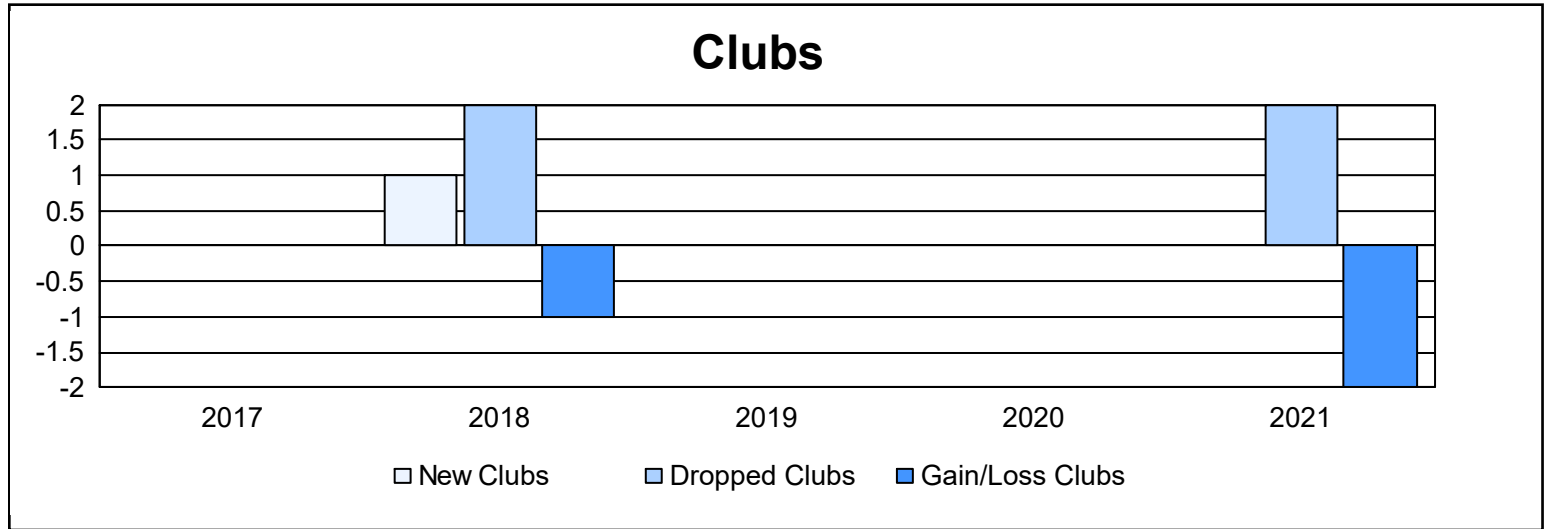

Year	New Clubs	Dropped Clubs	Gain/ Loss Clubs	New Members	Charter Members	Reinstate Members	Transfer Members	Total Member Added	Total Members Dropped	Gain/ Loss Members
2016-2017	0	0	0	60	0	1	3	64	82	-18
2017-2018	1	2	-1	78	21	0	5	104	109	-5
2018-2019	0	0	0	51	2	0	1	54	90	-36
2019-2020	0	0	0	30	0	1	0	31	56	-25
2020-2021	0	2	-2	37	0	1	4	42	84	-42
<b>Average</b>	<b>0</b>	<b>1</b>	<b>-1</b>	<b>51</b>	<b>5</b>	<b>1</b>	<b>3</b>	<b>59</b>	<b>84</b>	<b>-25</b>

### Membership Composition June 2021 Cumulative