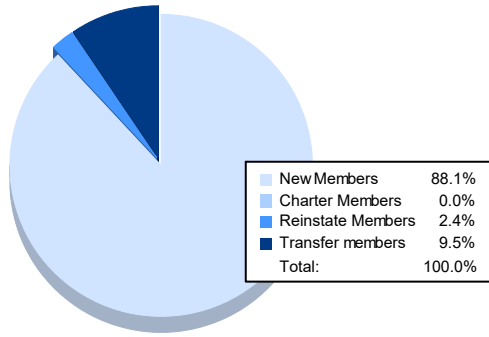

Year	New Clubs	Dropped Clubs	Gain/ Loss Clubs	New Members	Charter Members	Reinstate Members	Transfer Members	Total Member Added	Total Members Dropped	Gain/ Loss Members
2016-2017	0	0	0	60	0	1	3	64	82	-18
2017-2018	1	2	-1	78	21	0	5	104	109	-5
2018-2019	0	0	0	51	2	0	1	54	90	-36
2019-2020	0	0	0	30	0	1	0	31	56	-25
2020-2021	0	2	-2	37	0	1	4	42	84	-42
<b>Average</b>	<b>0</b>	<b>1</b>	<b>-1</b>	<b>51</b>	<b>5</b>	<b>1</b>	<b>3</b>	<b>59</b>	<b>84</b>	<b>-25</b>

### Membership Composition June 2021 Cumulative