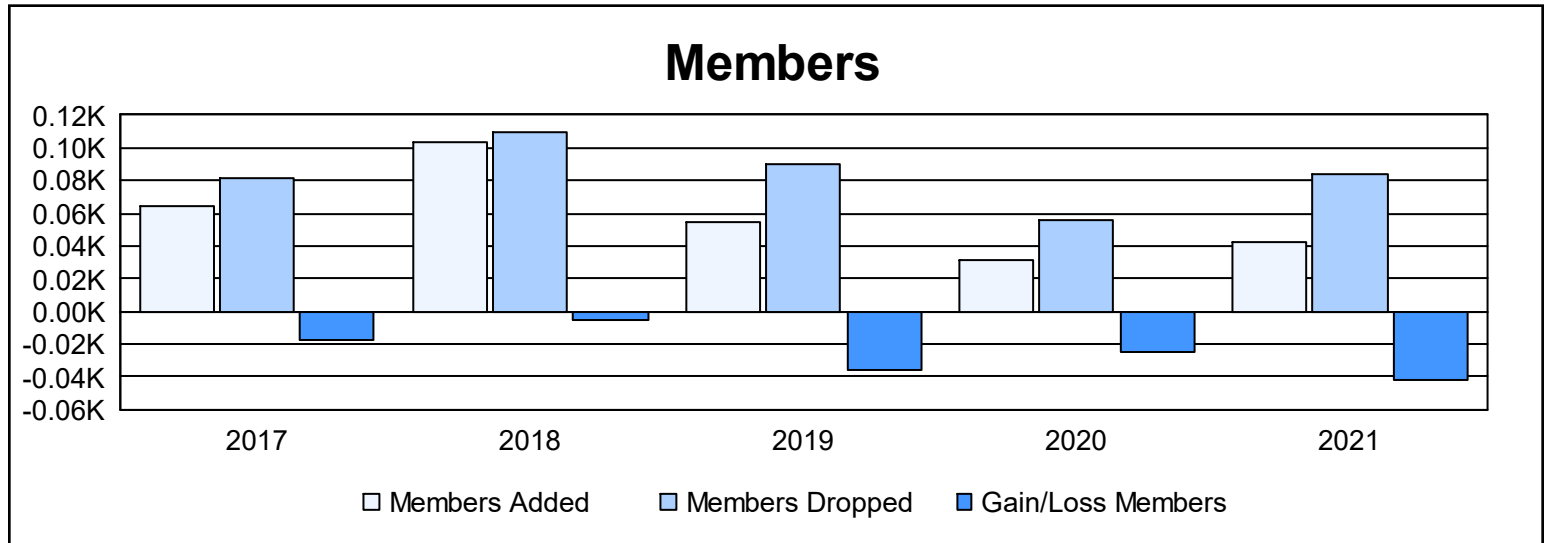

Year	New Clubs	Dropped Clubs	Gain/ Loss Clubs	New Members	Charter Members	Reinstate Members	Transfer Members	Total Member Added	Total Members Dropped	Gain/ Loss Members
2016-2017	0	0	0	60	0	1	3	64	82	-18
2017-2018	1	2	-1	78	21	0	5	104	109	-5
2018-2019	0	0	0	51	2	0	1	54	90	-36
2019-2020	0	0	0	30	0	1	0	31	56	-25
2020-2021	0	2	-2	37	0	1	4	42	84	-42
<b>Average</b>	<b>0</b>	<b>1</b>	<b>-1</b>	<b>51</b>	<b>5</b>	<b>1</b>	<b>3</b>	<b>59</b>	<b>84</b>	<b>-25</b>

### Membership Composition June 2021 Cumulative